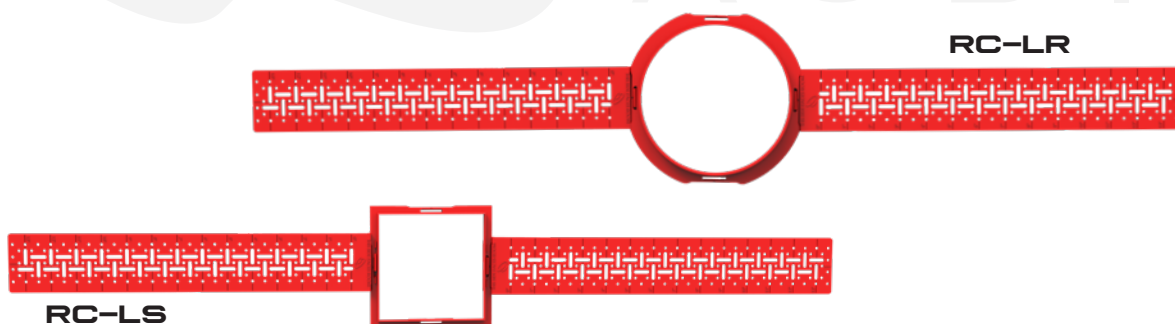

LF SERIES

The LFR and LFS speakers are all about delivering amazing sound in a user-friendly and compact design. These speakers offer powerful audio output and crystal-clear sound - all packed into a sleek and convenient package. They are designed to be as compact as light fixtures, allowing them to seamlessly blend into your ceiling when installed. Say hello to an almost invisible audio solution! Whether you're enjoying your favorite tunes in the kitchen, bedroom, or office, the LFS and LFR speakers provide the TruAudio sound quality you know and love. If you're looking for a user-friendly and compact audio solution that doesn't compromise on sound, the LFS and LFR speakers are the perfect choice for you.

LFR

Woofer: 4" Polypropylene
 Tweeter: 0.5" PEI
 Power: 5-50 W
 Grill type: Frameless, magnetic
 Sensitivity: 85dB (1w/1m)
 Frequency response: 85-18 kHz
 Impedance: 8 Ohm
 Speaker dimensions: 6.3" x 3.11" (160mm x 79mm)
 Cutout size: 5.6" (142.2mm) diameter

LFS

Woofer: 4" Polypropylene
 Tweeter: 0.5" PEI
 Power: 5-50 W
 Grill type: Frameless, magnetic
 Sensitivity: 85dB (1w/1m)
 Frequency response: 85-18 kHz
 Impedance: 8 Ohm
 Speaker dimensions: 5.12" x 5.12" x 3.11" (130mm x 130mm x 79mm)
 Cutout size: 4.3" x 4.3" (109.2mm x 109.2mm)

OPTIONAL ROUGH-IN RINGS

RC-LR

RC-LS