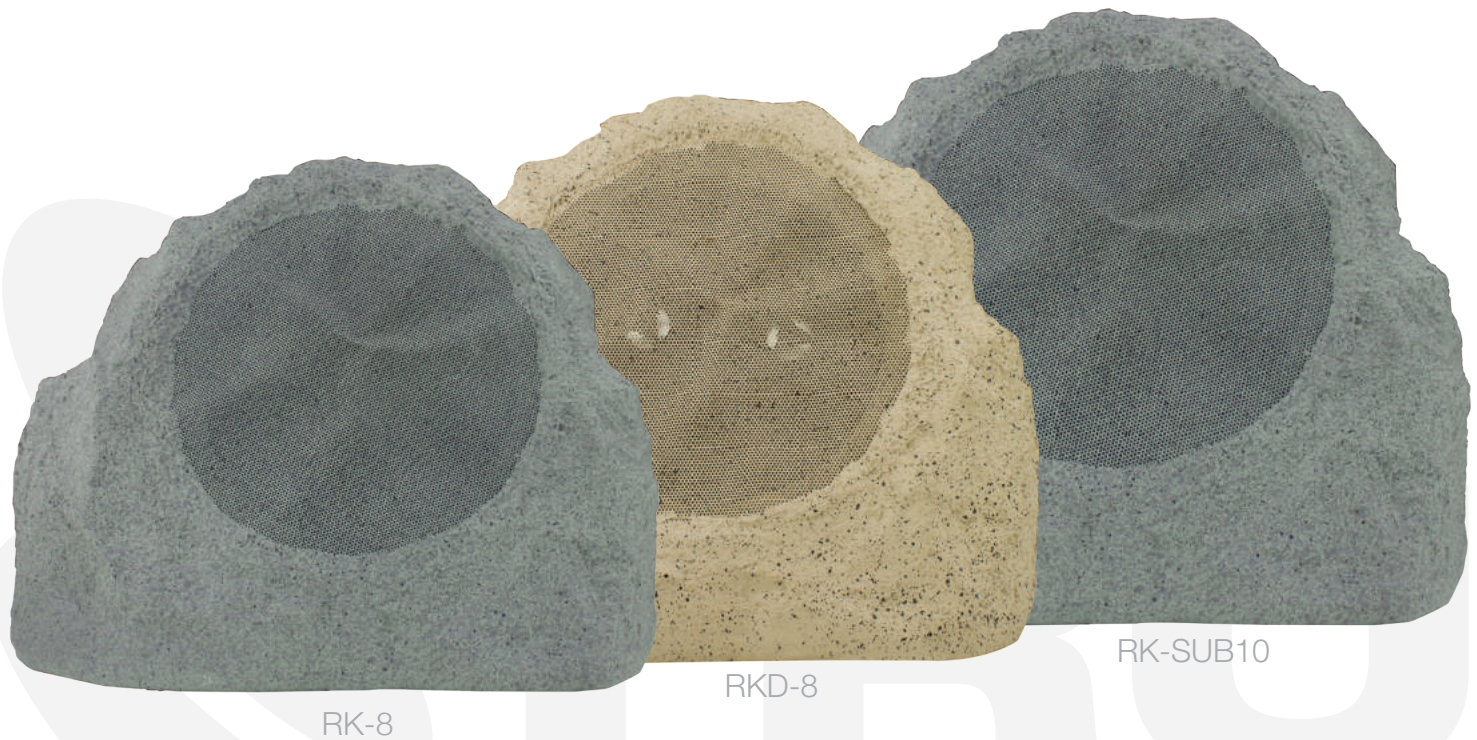

# Element Series

## Rock Series

## Rock Speakers

Not all landscapes are created equal. That is why TruAudio has introduced its full line of all-weather rock speakers. Available in two different colors, TruAudio rock speakers are offered in a 8", dual voice coil or subwoofer configuration. They compliment any outdoor space allowing the audio enthusiast to experience sound in a natural setting.

	<b>RK-8</b>	<b>RKD-8</b>	<b>RK-SUB10</b>
<b>speaker Type:</b>	Outdoor, 2 way rock speaker	Outdoor, stereo rock speaker	Outdoor, rock subwoofer
<b>Woofers:</b>	8" polypropylene	8" polypropylene	10" polypropylene
<b>Tweeter:</b>	1" titanium	Dual 1" titanium	--
<b>Power:</b>	5 - 150 watts	5 - 150 watts	5 - 250 watts
<b>Impedance:</b>	8 ohms	8 ohms	4 ohms
<b>Freq Response:</b>	40 - 20k Hz	40 - 20k Hz	40 - 2.1k Hz
<b>Sensitivity:</b>	90 dB	90 dB	90 dB
<b>Grill Type:</b>	Rock-shaped micromesh	Rock-shaped micromesh	Micromesh on rock-shaped housing
<b>Colors Available:</b>	Gray, tan	Gray, tan	Gray, tan
<b>Cabinet Size:</b>	11.75" (298mm) H, 15" (381mm) W, 12.25" (311mm) D	11.75" (298mm) H, 15" (381mm) W, 12.25" (311mm) D	12.2" (298mm) H, 18.5" (381mm) W, 11.9" (311mm) D
<b>Family:</b>	 UNIVERSAL	 UNIVERSAL	 UNIVERSAL