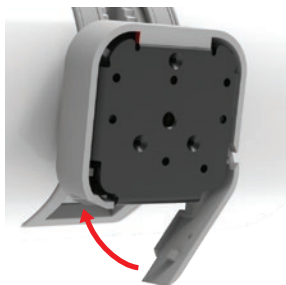

Installing the Speaker

1. MOUNT THE WALL PLATE

Use screws to attach the wall plate to the desired location.

2. TERMINATE WIRES

Terminate the wires to the binding posts. Connect the Red (+) to the red terminal and the Black (-) to the black terminal.

3. ATTACH THE SPEAKER TO THE WALL PLATE

Attach the speaker by using the top lip on the wall plate and drop the speaker into place.

3. ADJUST THE SPEAKER ANGLE

Adjust the angle of the face of the speaker to the desired position.

4. CLOSE THE LOCKING LEVER

When the speaker is angled to the listening area, close the locking lever. The Quick Lock™ lever locks the speaker into place and terminates the speaker.

5. INSTALL SECURITY SCREW

Install the security screw to keep the Quick Lock™ lever closed. To remove the speaker the lever needs to be opened fully.

OP6-WT | OP6-BK

Speaker Type	Outdoor, 2-way
Woofer:	6.5" polypropylene
Passive Radiator:	Bass enhancing radiator
Tweeter:	1" titanium
Power:	25-150W
Impedance:	8Ω
Frequency Response:	65-20kHz
Sensitivity:	89dB
Grill Type:	Aluminum microperf
Speaker Wire Connector:	Quick Lock™ technology
Finish Dimensions:	W:14.5" (368mm)
	H: 8.3" (211mm)
	D: 8.9" (226mm)