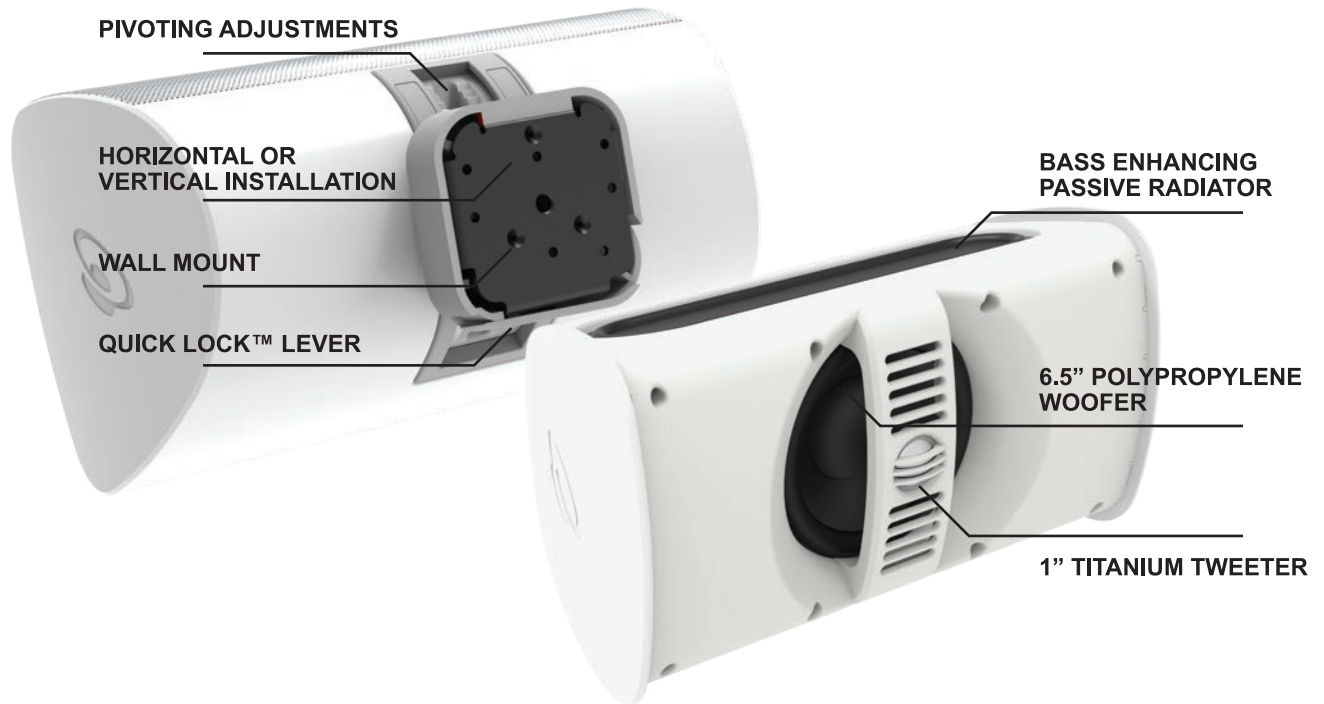

The OP Series outdoor speakers have undergone an innovative redesign. TruAudio has developed a new hassle-free installation, as well as advanced improvements to audio performance in the attempt to create the perfect speaker for outdoor audio. The bass enhancing passive radiator adds a clear low end frequency, truly rounding out the speakers performance. TruAudio's new Quick Lock™ technology allows for a seamless installation while keeping the speaker flush to the installation surface. Outdoor audio has met it's match with the reimagined OP series by TruAudio.

3. ATTACH THE SPEAKER TO THE WALL PLATE

Attach the speaker by using the top lip on the wall plate and drop the speaker into place.

3. ADJUST THE SPEAKER ANGLE

Adjust the angle of the face of the speaker to the desired position.

4. CLOSE THE LOCKING LEVER

When the speaker is angled to the listening area, close the locking lever. The Quick Lock™ lever locks the speaker into place and terminates the speaker.

5. INSTALL SECURITY SCREW

Install the security screw to keep the Quick Lock™ lever closed. To remove the speaker the lever needs to be opened fully.

OP6-WT | OP6-BK

Speaker Type	Outdoor, 2-way
Woofer:	6.5" polypropylene
Passive Radiator:	Bass enhancing radiator
Tweeter:	1" titanium
Power:	25-150W
Impedance:	8Ω
Frequency Response:	65-20kHz
Sensitivity:	89dB
Grill Type:	Aluminum microperf
Speaker Wire Connector:	Quick Lock™ technology
Finish Dimensions:	W:14.5" (368mm)
	H: 8.3" (211mm)
	D: 8.9" (226mm)