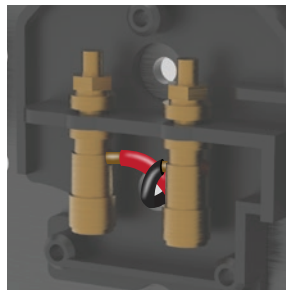

SIMPLIFY THE INSTALL PROCESS

The OP Series speaker incorporates newly created Quick Lock™ technology to streamline the installation process. The TruAudio Quick Lock™ design is a three-step process to ensure the correct angle of the speaker, while maintaining a simple installation process.

Installing the Speaker

1. MOUNT THE WALL PLATE

Use screws to attach the wall plate to the desired location.

2. TERMINATE WIRES

Terminate the wires to the binding posts. Connect the Red (+) to the red terminal and the Black (-) to the black terminal.

4. CLOSE THE LOCKING LEVER

When the speaker is angled to the listening area, close the locking lever. The Quick Lock™ lever locks the speaker into place and terminates the speaker.

5. INSTALL SECURITY SCREW

Install the security screw to keep the Quick Lock™ lever closed. To remove the speaker the lever needs to be opened fully.

OP6-WT | OP6-BK

Speaker Type	Outdoor, 2-way
Woofer:	6.5" polypropylene
Passive Radiator:	Bass enhancing radiator
Tweeter:	1" titanium
Power:	25-150W
Impedance:	8Ω
Frequency Response:	65-20kHz
Sensitivity:	89dB
Grill Type:	Aluminum microperf
Speaker Wire Connector:	Quick Lock™ technology
Finish Dimensions:	W:14.5" (368mm)
	H: 8.3" (211mm)
	D: 8.9" (226mm)