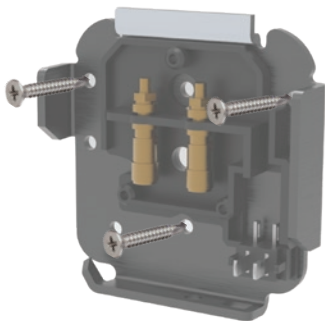

SIMPLIFY THE INSTALL PROCESS

The OP Series speaker incorporates newly created Quick Lock™ technology to streamline the installation process. The TruAudio Quick Lock™ design is a three-step process to ensure the correct angle of the speaker, while maintaining a simple installation process.

Installing the Speaker

1. MOUNT THE WALL PLATE

Use screws to attach the wall plate to the desired location.

2. TERMINATE WIRES

Terminate the wires to the binding posts. Connect the Red (+) to the red terminal and the Black (-) to the black terminal.

3. ATTACH THE SPEAKER TO THE WALL PLATE

Attach the speaker by using the top lip on the wall plate and drop the speaker into place.

3. ADJUST THE SPEAKER ANGLE

Adjust the angle of the face of the speaker to the desired position.

Install the security screw to keep the Quick Lock™ lever closed. To remove the speaker the lever needs to be opened fully.

OP6-WT | OP6-BK

Speaker Type	Outdoor, 2-way
Woofer:	6.5" polypropylene
Passive Radiator:	Bass enhancing radiator
Tweeter:	1" titanium
Power:	25-150W
Impedance:	8Ω
Frequency Response:	65-20kHz
Sensitivity:	89dB
Grill Type:	Aluminum microperf
Speaker Wire Connector:	Quick Lock™ technology
Finish Dimensions:	W:14.5" (368mm)
	H: 8.3" (211mm)
	D: 8.9" (226mm)