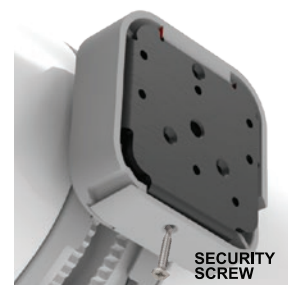

Installing the Speaker

1. MOUNT THE WALL PLATE

Use screws to attach the wall plate to the desired location.

2. TERMINATE WIRES

Terminate the wires to the binding posts. Connect the Red (+) to the red terminal and the Black (-) to the black terminal.

3. ATTACH THE SPEAKER TO THE WALL PLATE

Attach the speaker by using the top lip on the wall plate and drop the speaker into place.

3. ADJUST THE SPEAKER ANGLE

Adjust the angle of the face of the speaker to the desired position.

4. CLOSE THE LOCKING LEVER

When the speaker is angled to the listening area, close the locking lever. The Quick Lock™ lever locks the speaker into place and terminates the speaker.

5. INSTALL SECURITY SCREW

Install the security screw to keep the Quick Lock™ lever closed. To remove the speaker the lever needs to be opened fully.

OP6-WT | OP6-BK

Speaker Type	Outdoor, 2-way
Woofer:	6.5" polypropylene
Passive Radiator:	Bass enhancing radiator
Tweeter:	1" titanium
Power:	25-150W
Impedance:	8Ω
Frequency Response:	65-20kHz
Sensitivity:	89dB
Grill Type:	Aluminum microperf
Speaker Wire Connector:	Quick Lock™ technology
Finish Dimensions:	W:14.5" (368mm)
	H: 8.3" (211mm)
	D: 8.9" (226mm)